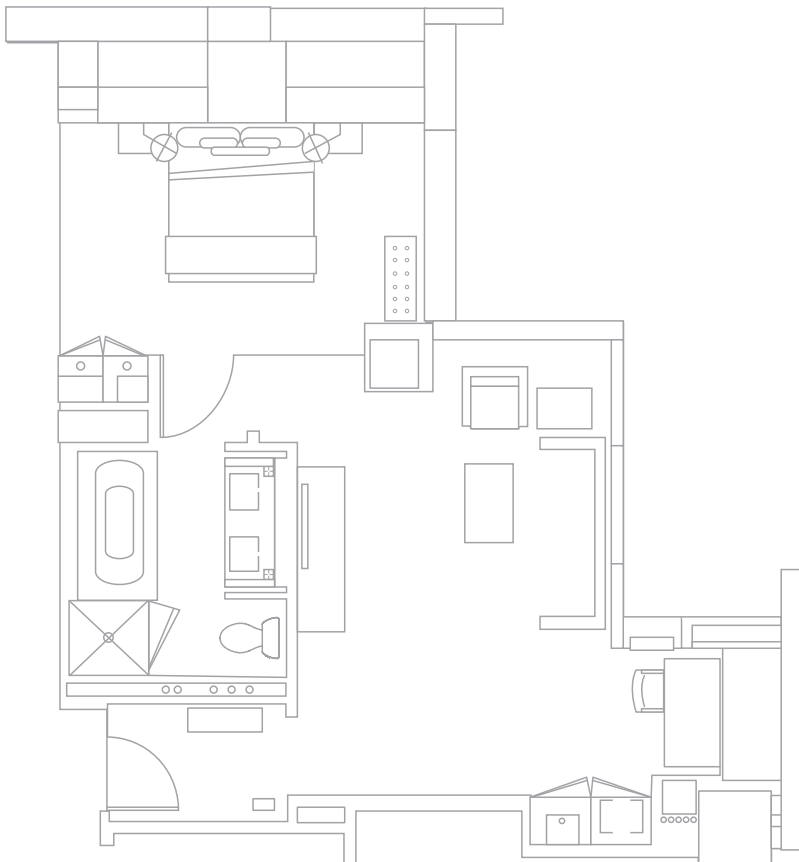

Astor Suite

Specifications

- 711 square feet (66.05 square meters)
- Corner suite with floor to ceiling windows and a northeast view
- Bathroom with double sinks, extra deep soaking tub and separate shower
- Located on floors 6 through 20