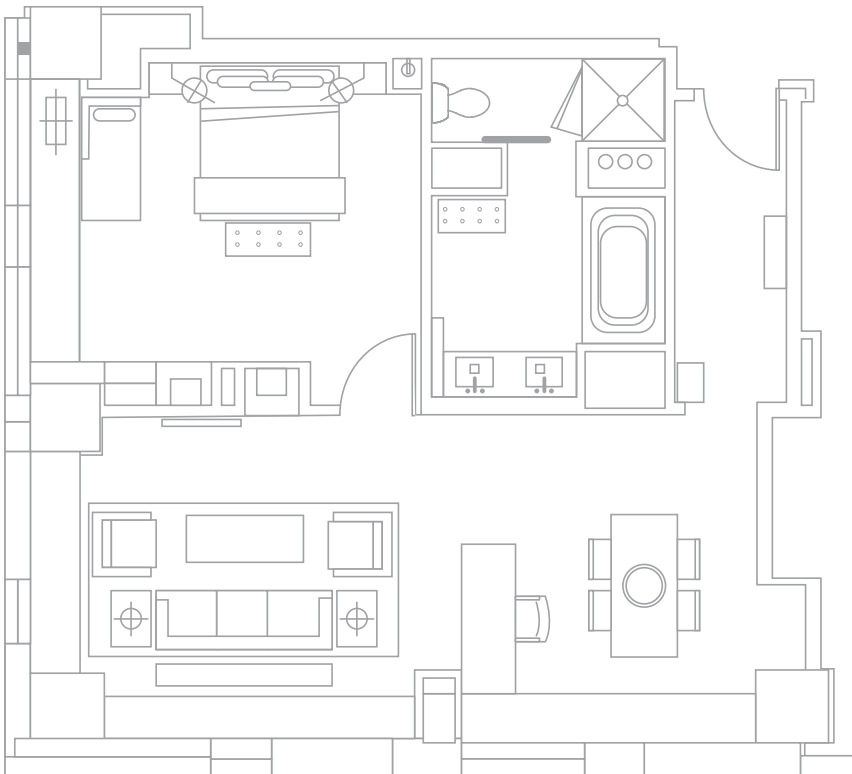

# Metropolitan Suite '08 Series

## Specifications

- 980 square feet (91.05 square meters)
- Overlooks Yerba Buena Gardens
- Dining table seats 4 people
- Bathroom with double sinks, extra deep soaking tub and separate shower
- Located on floors 10 through 20