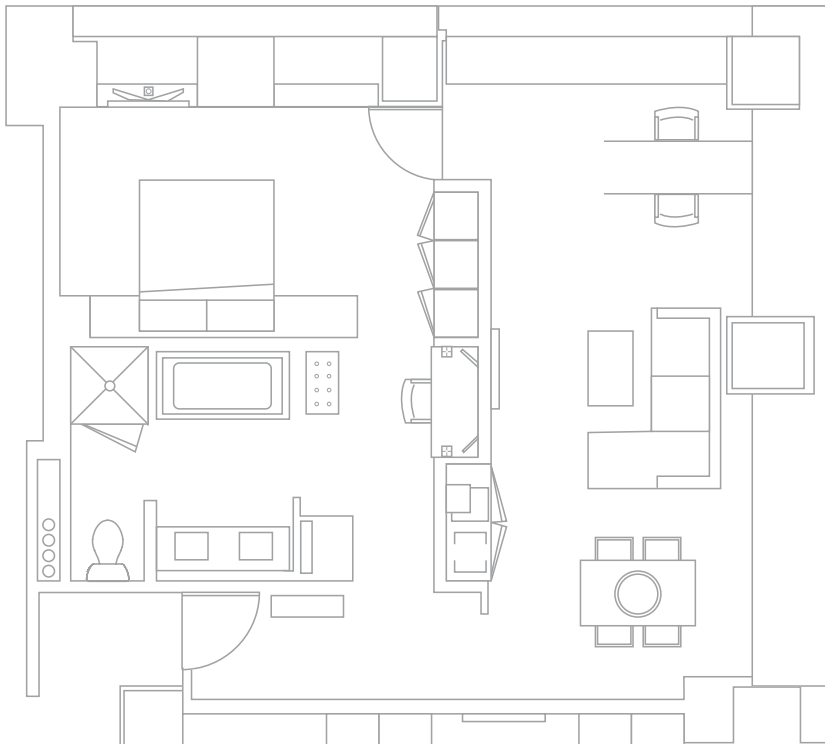

# Metropolitan Suite '17 Series

## Specifications

- 980 square feet (91.05 square meters)
- A southeast view of the bay and cityscape
- Dining table seats 4 people
- Option to connect to a double bedded guestroom
- Bathroom with double sinks, extra deep soaking tub and separate shower
- Located on floors 5 through 18